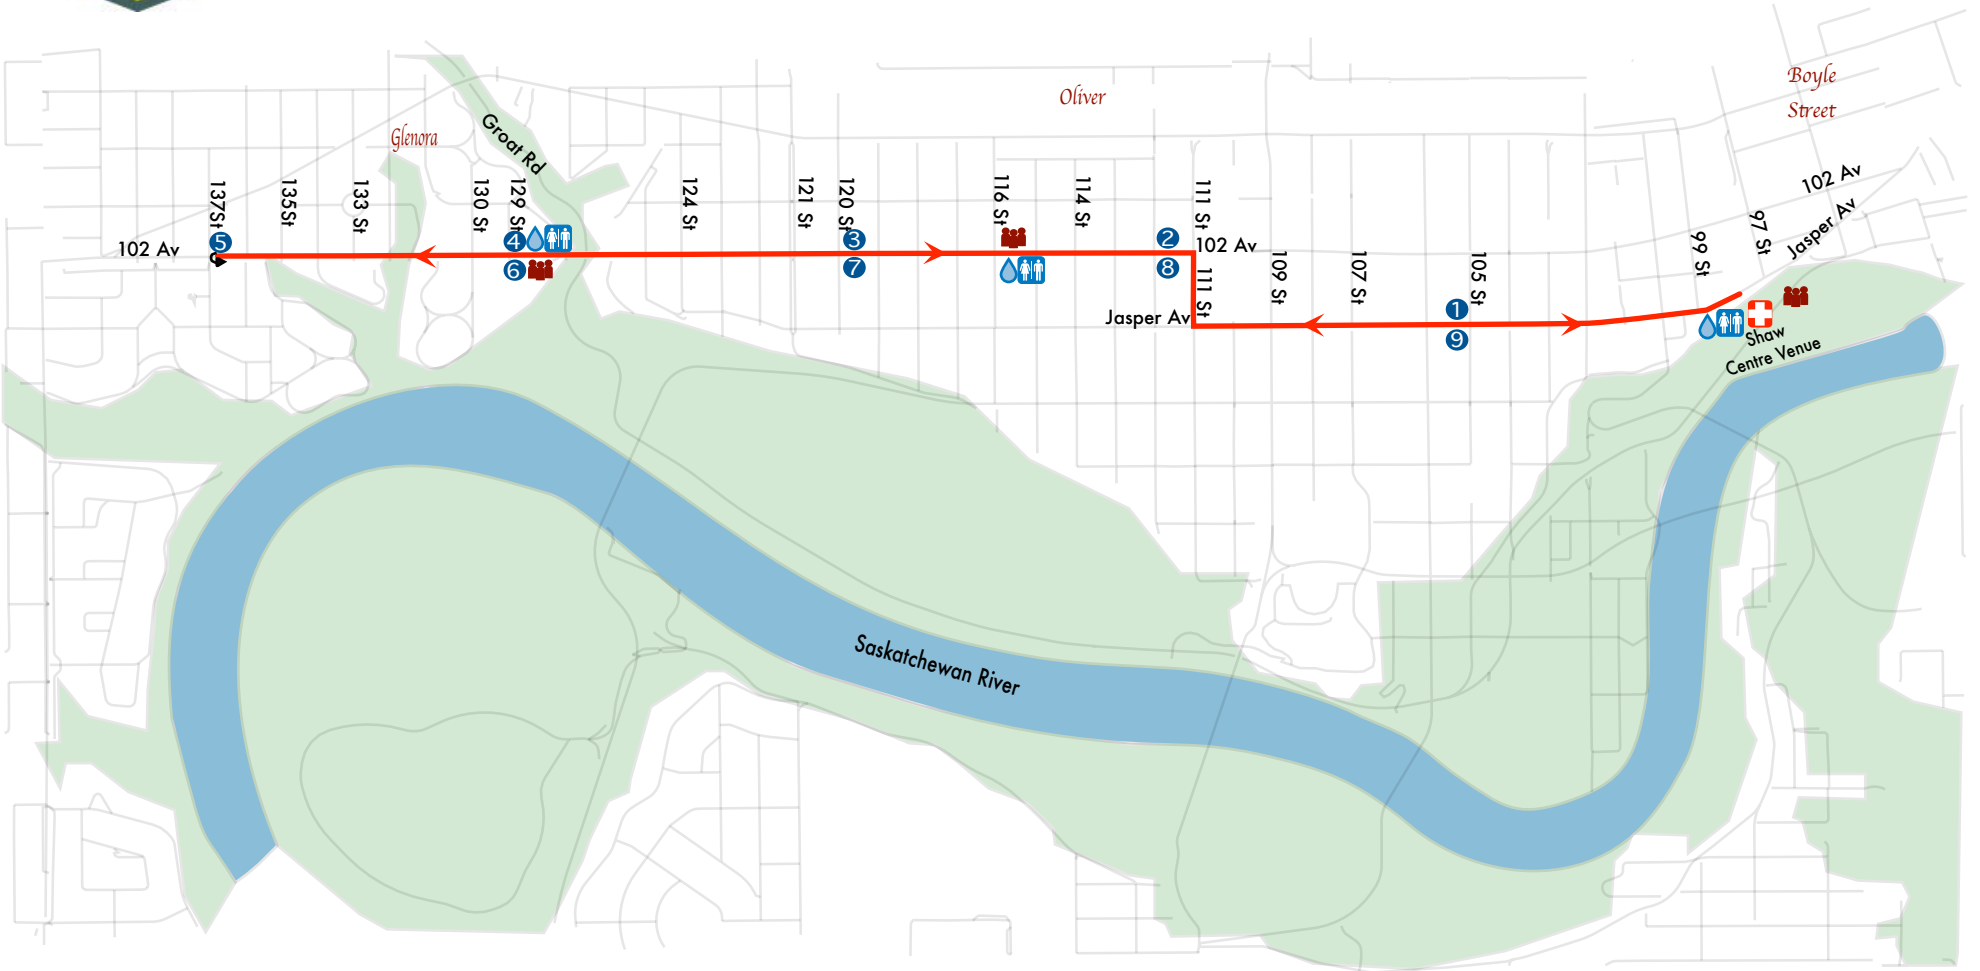

Army 10.0 km  
"presented by Loyal Edmonton Regiment"

- Km Marker
- Water Station
- Viewing Point
- Washrooms
- Medical
- Turn Point