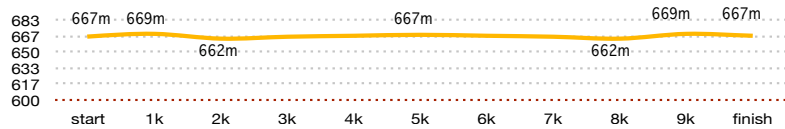

Army 10.0 km  
"presented by Loyal Edmonton Regiment"

- Km Marker
- Water Station
- Viewing Point
- Washrooms
- Medical
- Turn Point