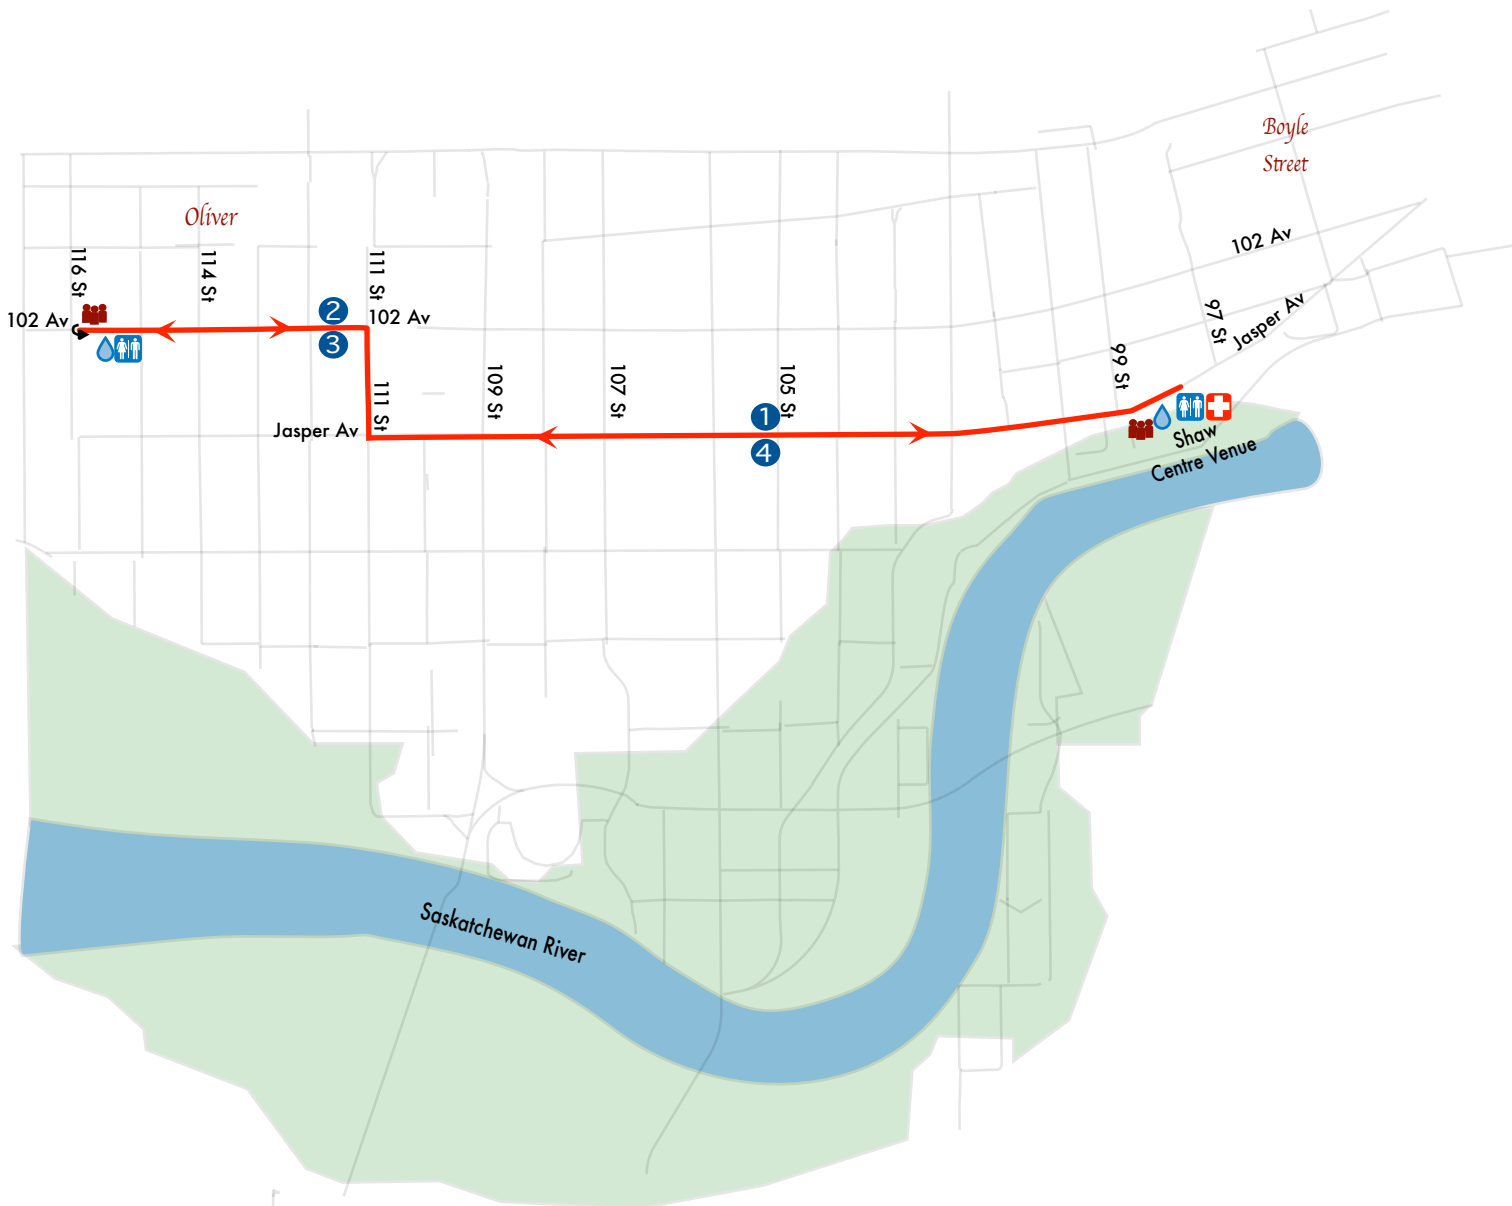

Edmonton 5.0km

- Km Marker
- Turn Point
- Water Station
- Washrooms
- Viewing Point
- Medical