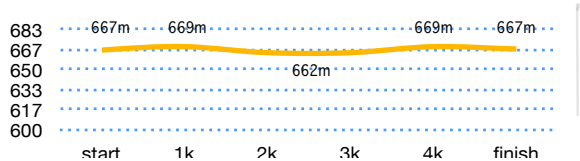

Edmonton 5.0km

- Km Marker
- Turn Point
- Water Station
- Washrooms
- Viewing Point
- Medical