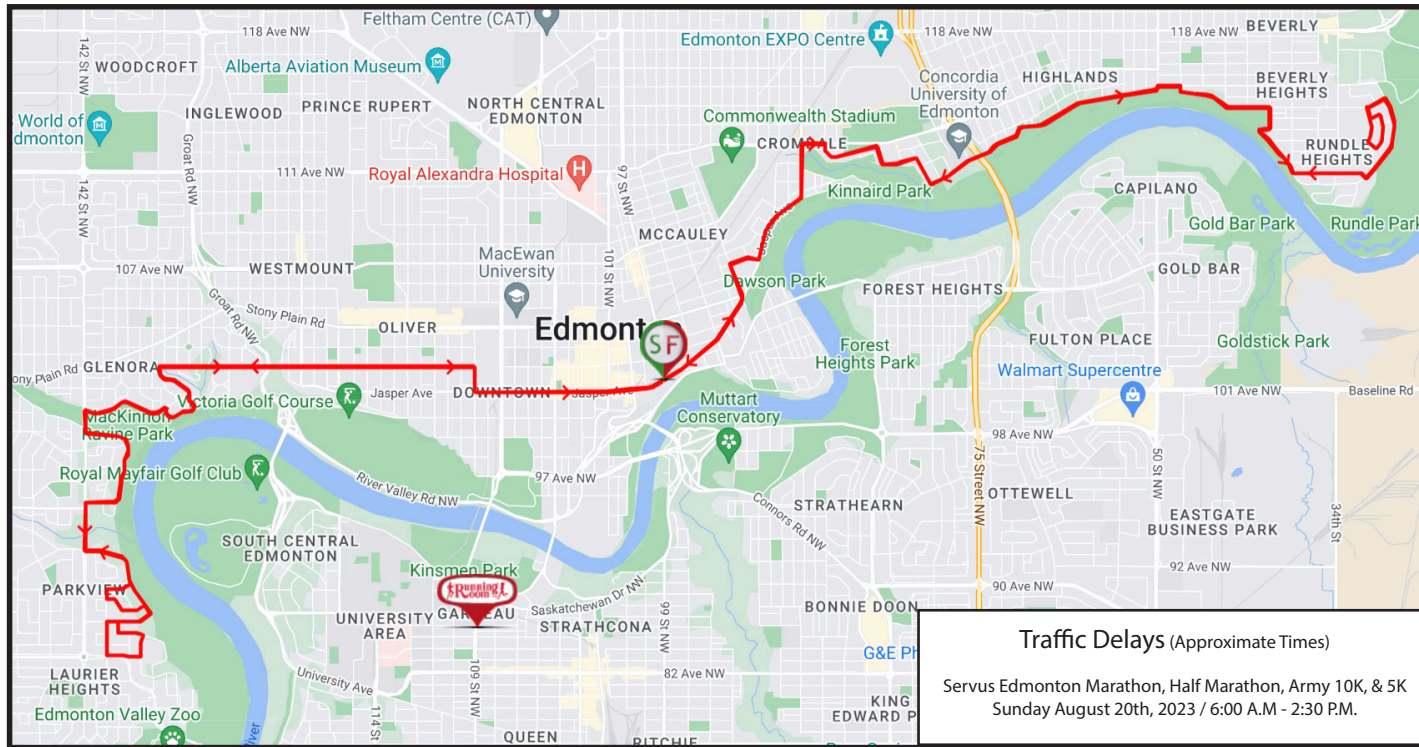

Please use 104 Avenue or 107 Avenue as your alternate route. Driving across the marathon course could result in delays of up to an hour.

Alternate routes around the race course are River Valley Road, Groat Road, and Wayne Gretzky Drive.

Come out and cheer on the participants as they pass by!

WE THANK YOU FOR YOUR PATIENCE AND SUPPORT!

EVENT NOTICE

Road Closures & Traffic Delays

Sunday, August 20, 2023 6:00 a.m. – 2:30 p.m.

TOTAL CLOSURE

- Jasper Ave, 99 St to 97 St (total closure from 6:00 a.m. Saturday to 8:00 p.m. Sunday)
- 97 Street, Jasper Ave to 101A Ave (total closure Sunday 6:00 a.m. - 2:30 p.m.)

EAST OF CONVENTION CENTRE (6:00 a.m. – 10:30 a.m.)

- Jasper Ave, 99 Street to 97 Street (total closure)
- Jasper Ave, 97 Street to 101A Street (total closure (4:30 a.m. - 6:00 p.m.))
- Jasper Ave, 97 Street to 82 Street (expect delays, note bridge lane reduction)
- 82 Street, Jasper Ave to 112 Ave (expect delays)
- 112 Ave, 82 Street to 80 Street (expect delays)
- 80 Street, 112 Ave to 110 Ave (local access only, expect delays)
- 110 Ave, 76 Street to 75 Street (local access only, expect delays)
- 75 Street, 110 Ave to Ada Blvd (local access only, expect delays)
- Ada Blvd, 75 Street to 50 Street (local access only, expect delays)
- 50 Street, Ada Blvd to Ada Blvd (local access only, expect delays)

WEST OF CONVENTION CENTRE (7:00 a.m. – 2:30 p.m.)

- Jasper Ave, 97 Street to 109 Street (total closure)
- Jasper Ave, 109 Street to 111 Street (Westbound lanes closed)
- 111 Street, Jasper Ave to 102 Ave (total closure)
- 102 Ave, 111 Street to 138 Street (local access only, parking restrictions)
- St George's Cres, 102 Ave to Ravine Dr (local access only, expect delays)